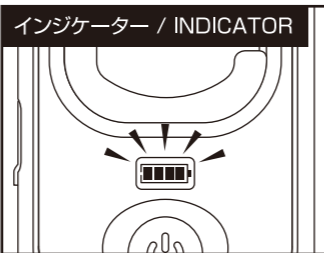

■ PARTS

- (1) HIGH CRI COB LED (Ra95) (2) Micro USB PORT CAP
- (3) Micro USB PORT (4) MOVABLE GRIP HANDLE (5) CLIP (6) HOOK
- (7) INDICATOR (8) SWITCH (9) MAGNET BASE
- (10) ANTIFOULING COVER × 4 (11) USB AC ADAPTOR
- (12) USB PORT (13) USB CONNECTOR (14) Micro USB CONNECTOR