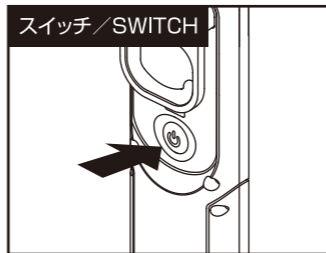

■ PARTS

- (1) HIGH CRI COB LED (Ra95) (2) Micro USB PORT CAP
- (3) Micro USB PORT (4) MOVABLE GRIP HANDLE (5) CLIP (6) HOOK
- (7) INDICATOR (8) SWITCH (9) MAGNET BASE
- (10) ANTIFOULING COVER × 4 (11) USB AC ADAPTOR
- (12) USB PORT (13) USB CONNECTOR (14) Micro USB CONNECTOR