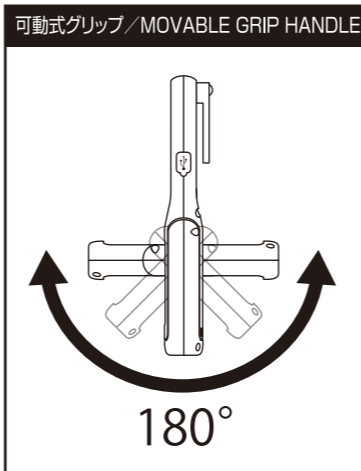

■ PARTS

- (1) HIGH CRI COB LED (Ra95) (2) Micro USB PORT CAP
- (3) Micro USB PORT (4) MOVABLE GRIP HANDLE (5) CLIP (6) HOOK
- (7) INDICATOR (8) SWITCH (9) MAGNET BASE
- (10) ANTIFOULING COVER × 4 (11) USB AC ADAPTOR
- (12) USB PORT (13) USB CONNECTOR (14) Micro USB CONNECTOR