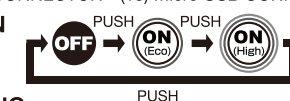

SWITCH OPERATION

Eco > High > OFF

BATTERY CHARGING

1. Open the Micro USB Port cap
2. Connect the USB connector to a USB AC adaptor or PC's USB port, and plug the Micro USB connector into the Micro USB port.
3. The charging indicator light will change from Red to Green when charging is complete.
4. Close the Micro USB port cap

CHARGING INDICATOR

※Please charge before using.
Green Light : Full charged
Red Light : Charging

MOVABLE GRIP HANDLE

180° projection angle
※Usable as the stand

MAGNET

Stick to steel surface
※Do not slide the magnet base when removing.

HOOK

360° Rotatable hanging hook

CAUTION