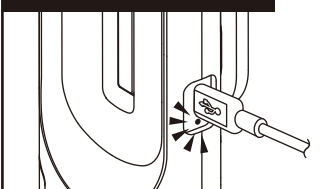

チャージングインジケータ
CHARGING INDICATOR